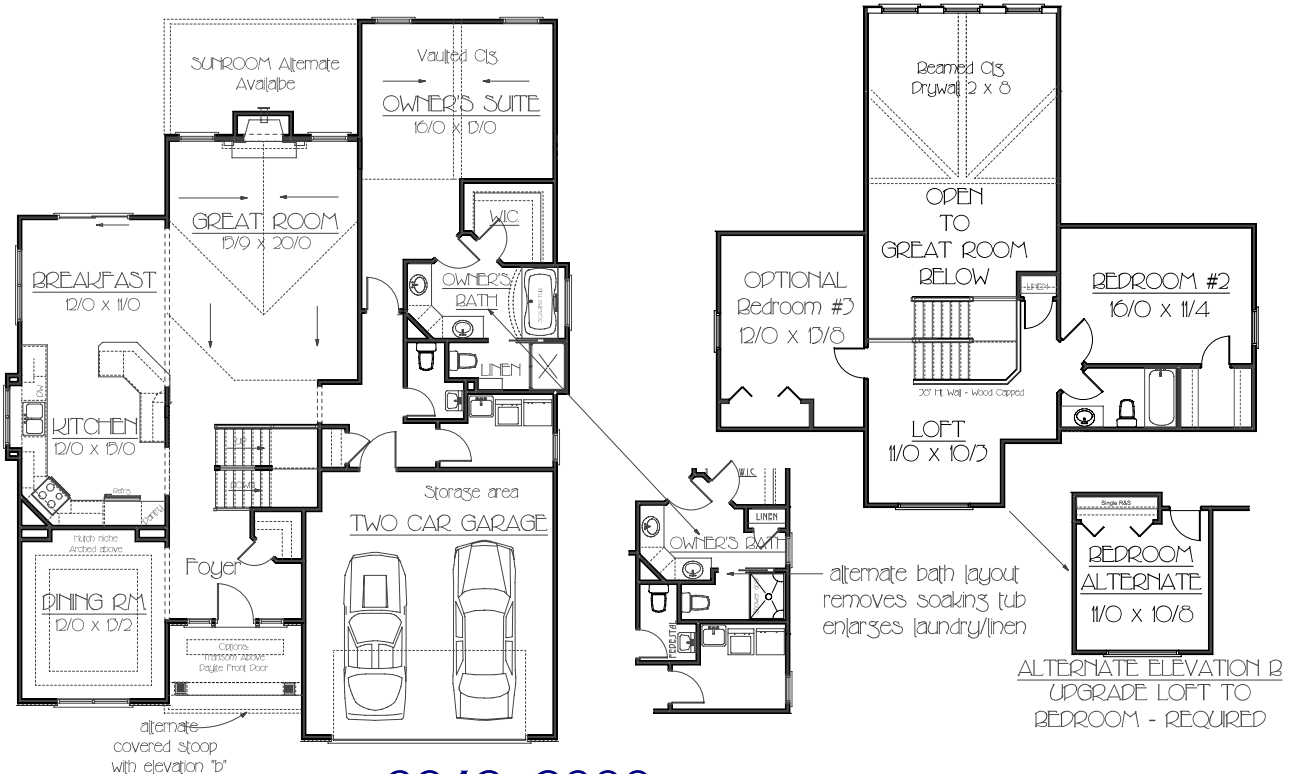

LANDMARK HOMES

DREAM ■ DESIGN ■ BUILD

The BALMORAL at RIVENDALE

Every LANDMARK home is an original design to match your lifestyle "True" Custom Design Development is Included with Every LANDMARK Home

Respecting the Past While Building for the Future

Building Tomorrow's History for Today's Homeowner

2243 - 3000
TOTAL LIVING AREA

Documents & Elements Contained Herein Are The Exclusive Property of Landmark Homes and Protected By Copyright Law COPYRIGHT © April 01, 2011

DESIGNED FOR YOUR LIFESTYLE