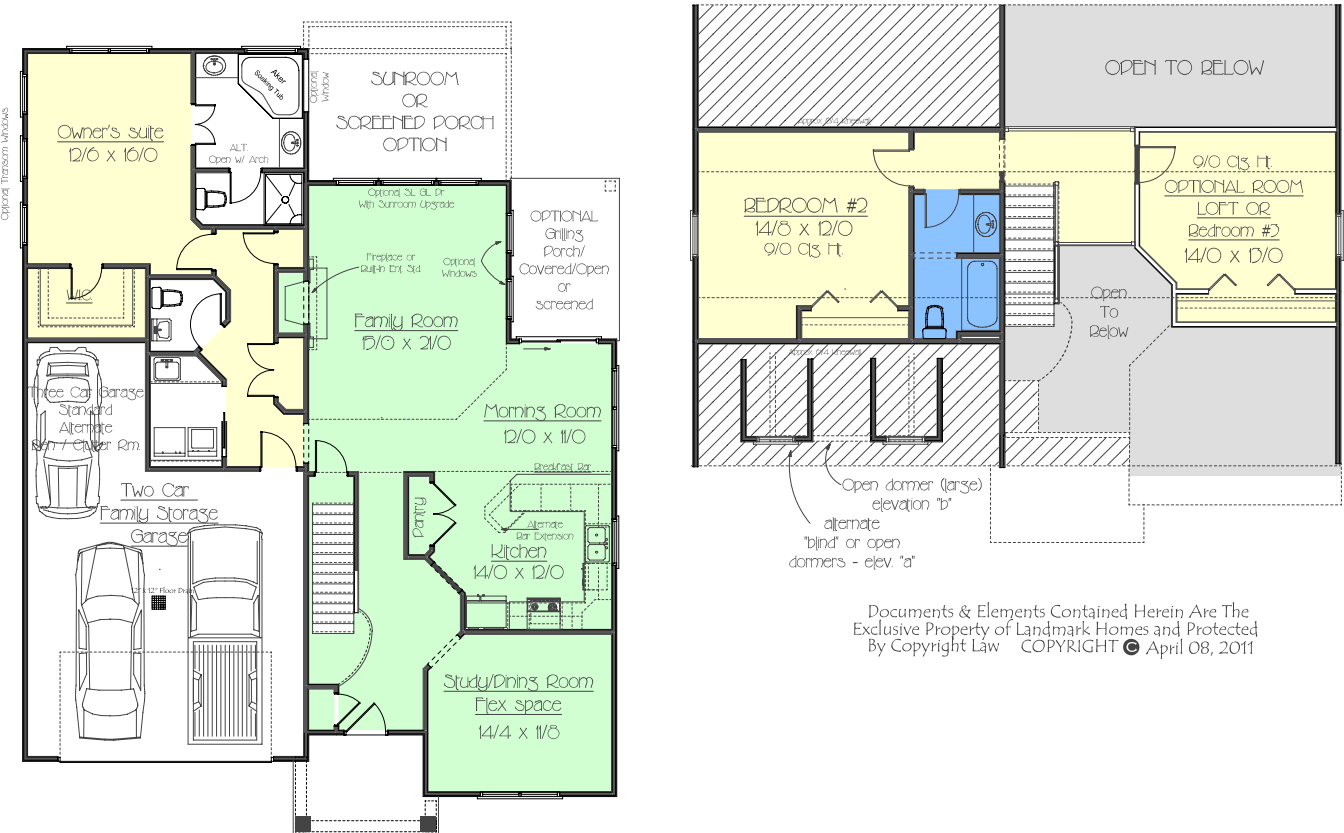

LANDMARK HOMES

DREAM ■ DESIGN ■ BUILD

The CRANMORE

at RIVENDALE

Total Living Area
1906 - 2700

Every LANDMARK home is an original design to match your lifestyle "True" Custom Design Development is Included with Every LANDMARK Home

DESIGNED FOR YOUR LIFESTYLE