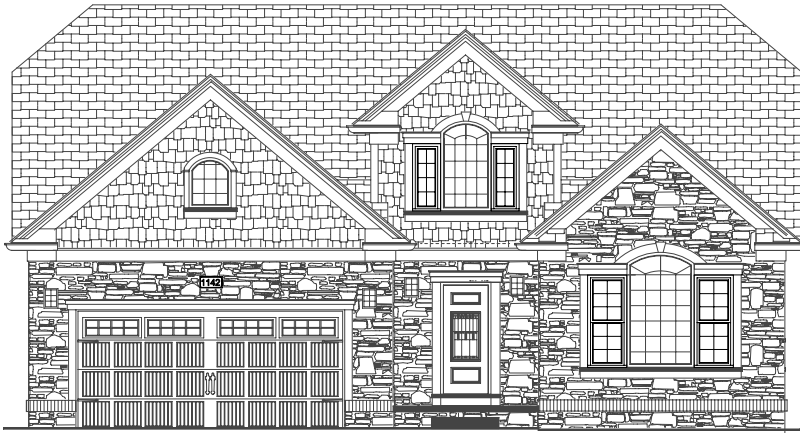

LANDMARK HOMES

DREAM ■ DESIGN ■ BUILD

The CRANMORE

at RIVENDALE

Total Living Area
1906 - 2700

Every LANDMARK home is an original design to match your lifestyle "True" Custom Design Development is Included with Every LANDMARK Home

DESIGNED FOR YOUR LIFESTYLE